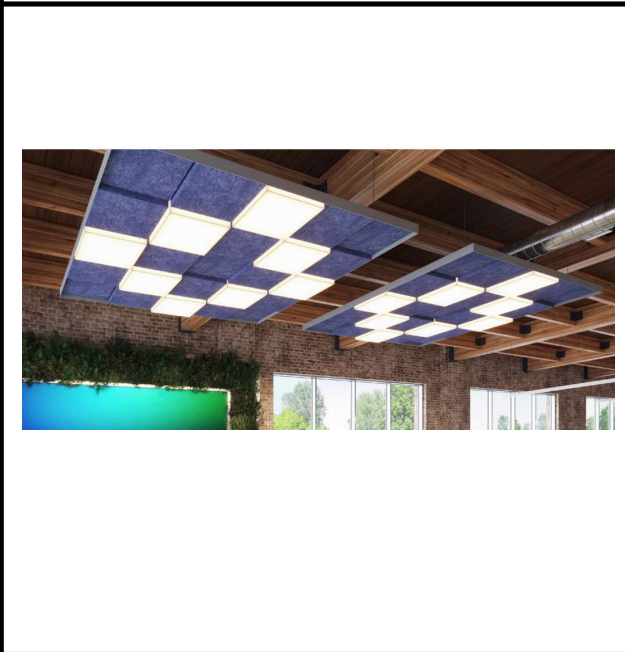

Sovitron Interior Pvt.Ltd.

Model Name	SPexz Acoustic Light /DL-DSPEDPA-20
Description	Acoustic Light

Technical description	Image
-----------------------	-------

Dimension	Standard Size L=595mm,W=595mm
Frame	Acoustic
Color Tempertaure	5700K
Power	20W
Total Luminous Flux	1400 lm
Efficacy	70 lm/W
IP rating	20
Color Rendering	≥80
Mounting	Pendant
Optics	LED
Dimming	NON-Dimmable
Operating Voltage	220-240 VAC
Standard Lifetime	L70 minimum at 50,000 burning hours

Dimension diagram

Standard 2x2 size=LXW=595mmx595mm

Sizes availabe on custom request

Remarks:-

Address: Plot #7 Saroorpur-Nangla Industrial Area,Ballabgarh-Sohna Road,Faridabad-121005
Email: info@sovitron.com